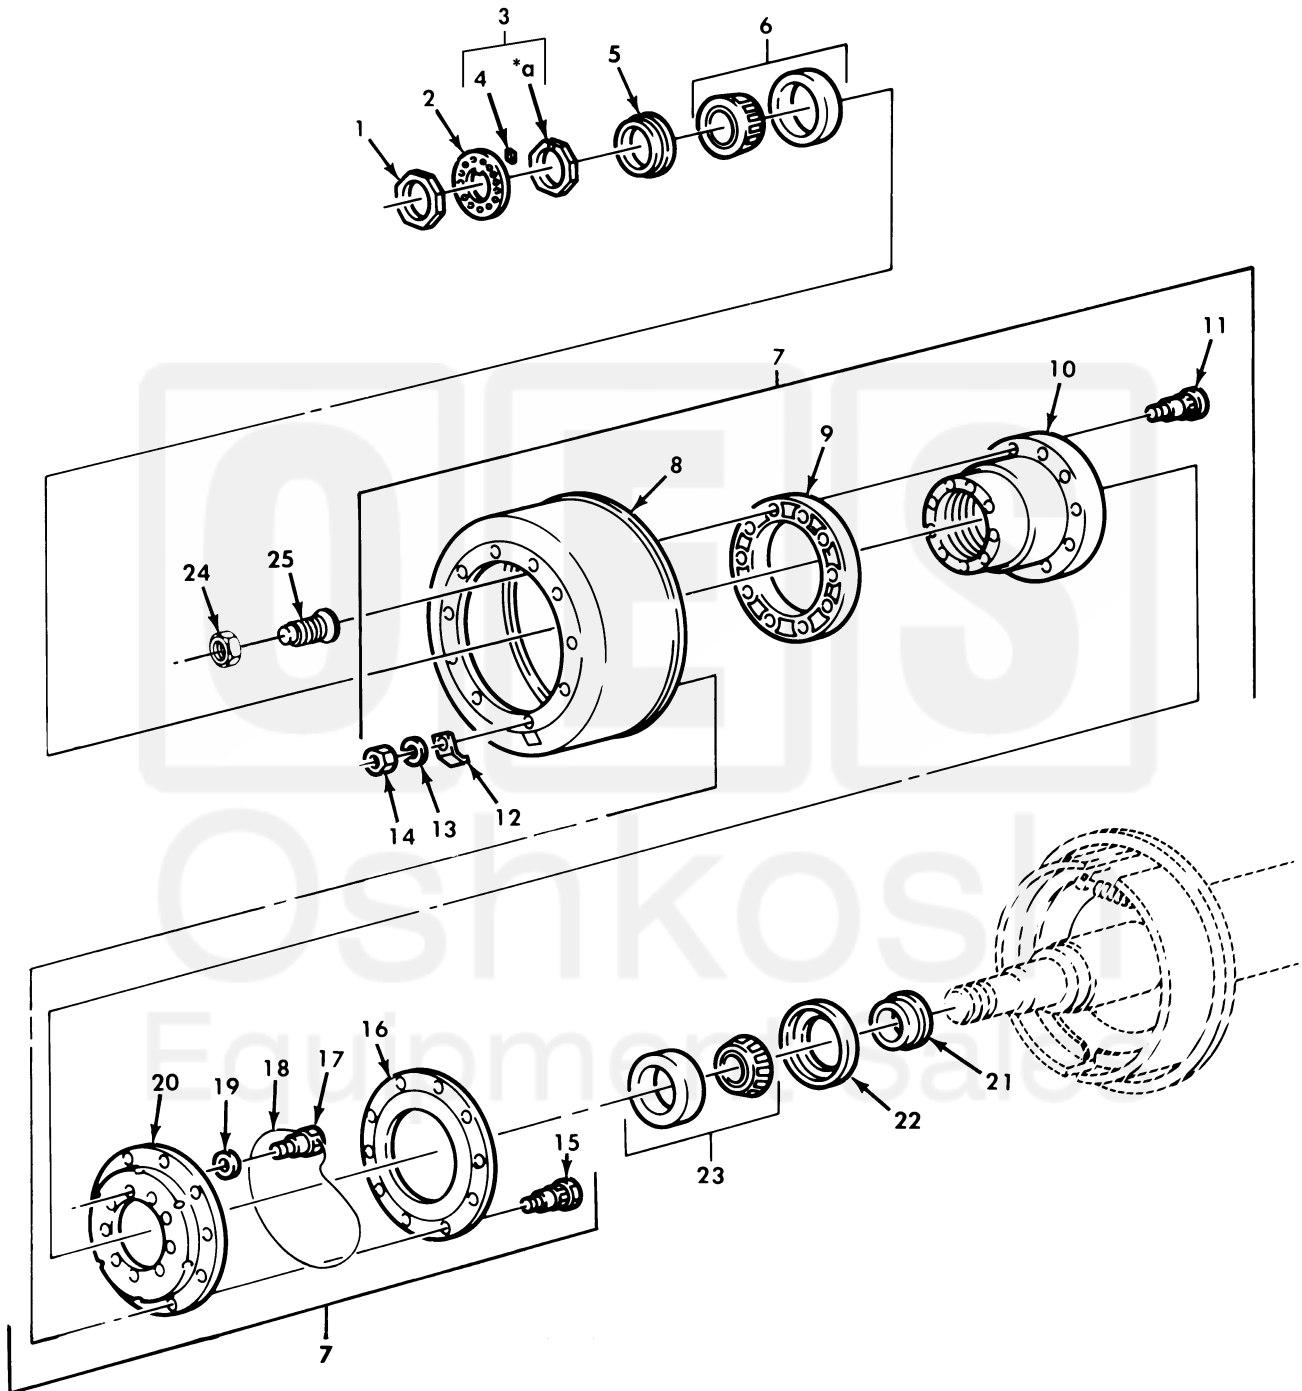

UNIT, DIRECT SUPPORT, AND GENERAL SUPPORT MAINTENANCE
REPAIR PARTS AND SPECIAL TOOLS LIST
TRUCK, 5-TON, 6X6, M809 SERIES TRUCKS (DIESEL)

Figure 208. Rear Wheel Hub and Drum Assembly.

(1) ITEM NO	(2) SMR CODE	(3) NSN	(4) CAGEC	(5) PART NUMBER	(6) DESCRIPTION AND USABLE ON CODE (UOC)	(7) QTY
GROUP 1311 WHEEL ASSEMBLY						
FIG. 208 REAR WHEEL HUB AND DRUM ASSEMBLY						
1	PAOZZ	5310-00-353-2427	19207	7979263	NUT, PLAIN, OCTAGON.....	2
2	PAOZZ	5310-00-700-7089	19207	5139123	WASHER, KEY.....	2
3	PAOZZ	5315-01-058-7268	19207	7979310	PIN, ADJUSTMENT.....	2
4	PAOZZ	5310-00-374-0836	19207	7979308	NUT ASSY.....	2
5	PAOZZ	5330-00-961-3596	19207	7413447	SEAL, PLAIN.....	2
6	PAOZZ	3110-00-100-4223	96906	MS19081-181	BEARING, ROLLER, TAPE.....	2
7	PFOFF	2530-01-101-8357	19207	8758334	HUB AND DRUM ASSEMB LEFT SIDE.....	2
					UOC: 620, 621	
7	PFOFF	2530-01-220-7762	78500	A16-333-U-801	HUB AND DRUM ASSY RIGHT SIDE.....	2
					UOC: 620, 621	
7	PFOZZ	2530-01-067-1749	19207	8758328	BRAKE DRUM LEFT SIDE.....	2
					UOC: 614, 622, 623, 624, 625, 626, 627, 628, 629, 630, 631, 632, 633, 634, 635, 637, 638	
7	PFOFF	2530-01-067-1750	19207	8758329	HUB AND DRUM ASSY RIGHT SIDE.....	2
					UOC: 614, 622, 623, 624, 625, 626, 627, 628, 629, 630, 631, 632, 633, 634, 635, 637, 638	
8	PAOFF	2530-00-093-5597	19207	7409394	.BRAKE DRUM.....	1
9	PFOZZ	5365-01-132-2015	70960	3280-A1977	.SPACER.....	1
					UOC: 620, 621	
10	PAOZZ	3040-00-421-3928	19207	7979324	.HUB, BODY.....	1
11	PAOZZ	5306-00-797-9320	19207	7409554	.BOLT, RIBBED SHOULDE REAR HUB, LEFT HAND THREAD.....	10
					UOC: 614, 622, 623, 624, 625, 626, 627, 628, 629, 630, 631, 632, 633, 634, 635, 637, 638	
11	PAOZZ	5306-00-740-9555	19207	7409555	.BOLT, RIBBED SHOULDE REAR HUB, RIGHT HAND THREAD.....	10
					UOC: 614, 622, 623, 624, 625, 626, 627, 628, 629, 630, 631, 632, 633, 634, 635, 637, 638	
11	PAOZZ	5306-00-741-1179	19207	7411179	.BOLT, RIBBED SHOULDE REAR HUB, LEFT HAND THREAD.....	10
					UOC: 620, 621	
11	PAOZZ	5306-00-741-1180	19207	7411180	.BOLT, RIBBED SHOULDE REAR HUB, RIGHT HAND THREAD.....	10
					UOC: 620, 621	
12	PAOZZ	5340-00-211-6129	19207	7979315	.COVER, ACCESS.....	1
13	PAOZZ	5310-00-209-0965	96906	MS35338-47	.WASHER, LOCK.....	10
14	PAOZZ	5310-00-880-7745	96906	MS51968-11	.NUT, PLAIN, HEXAGON.....	10
15	PAOZZ	5306-01-062-2334	19207	7979179	.BOLT, RIBBED SHOULDE.....	10